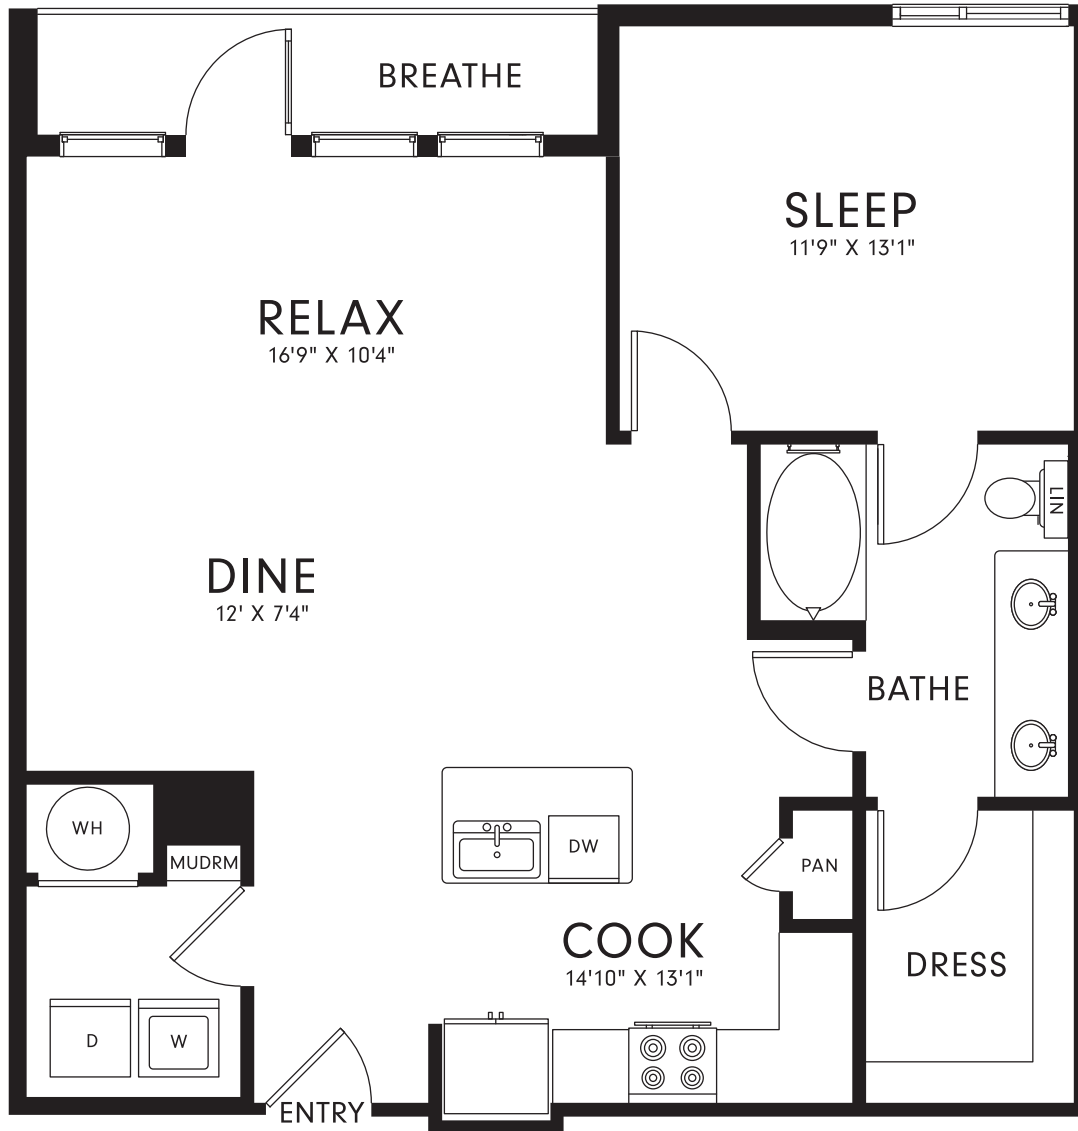

A10

1 BED / 1 BATH

905

SQ. FT.

AXIS 110

110 West CityLine Drive | Richardson, TX 75082

www.axis110.com

Floor plans are artist's rendering. All dimensions are approximate. Actual product and specifications may vary in dimension or detail. Not all features are available in every apartment. Prices and availability are subject to change. Please see a representative for details.