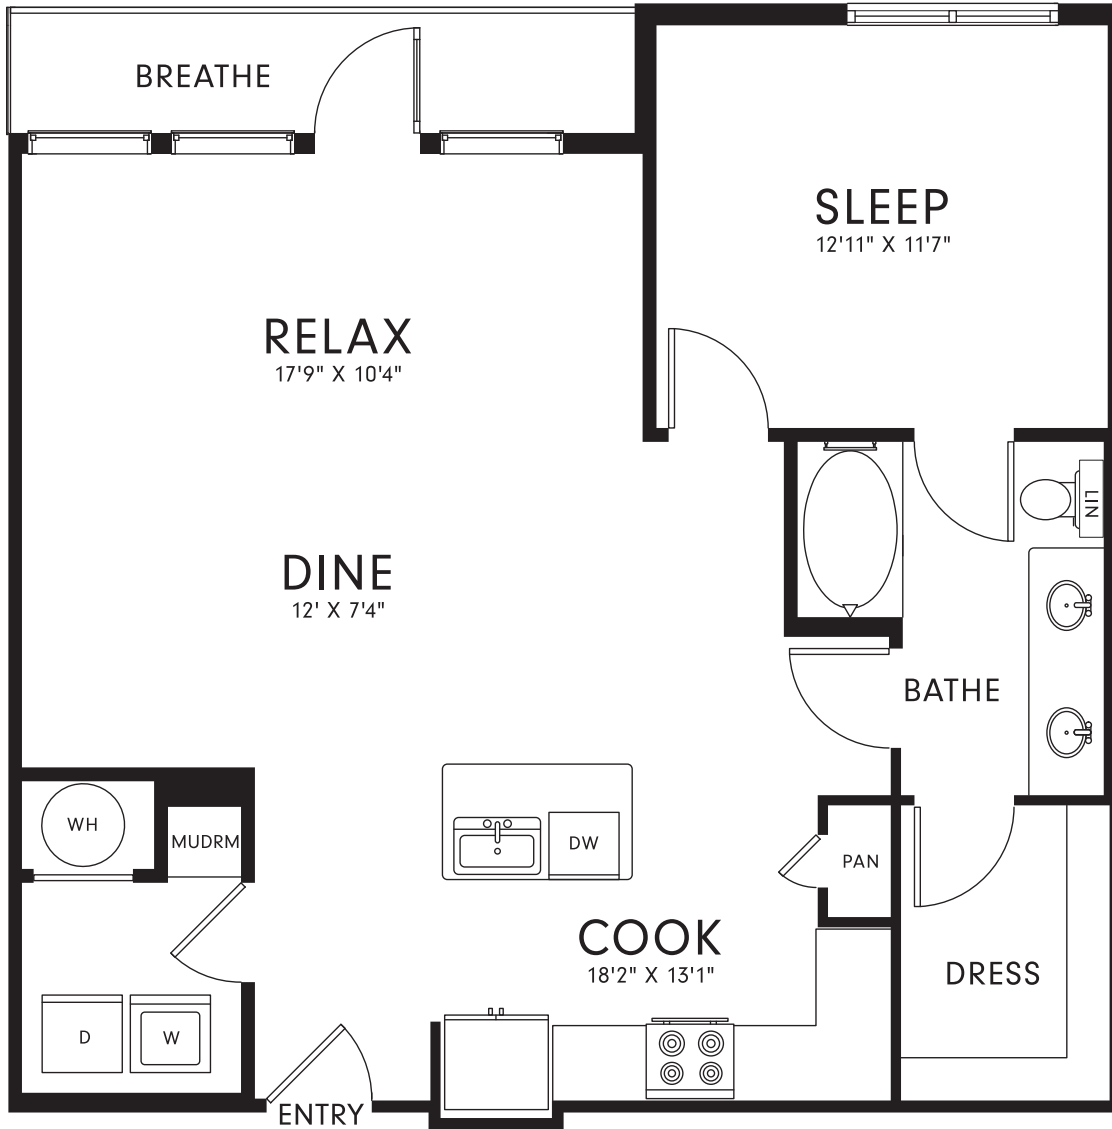

A11

1 BED / 1 BATH

934

SQ. FT.

AXIS 110

110 West CityLine Drive | Richardson, TX 75082

www.axis110.com

Floor plans are artist's rendering. All dimensions are approximate. Actual product and specifications may vary in dimension or detail. Not all features are available in every apartment. Prices and availability are subject to change. Please see a representative for details.