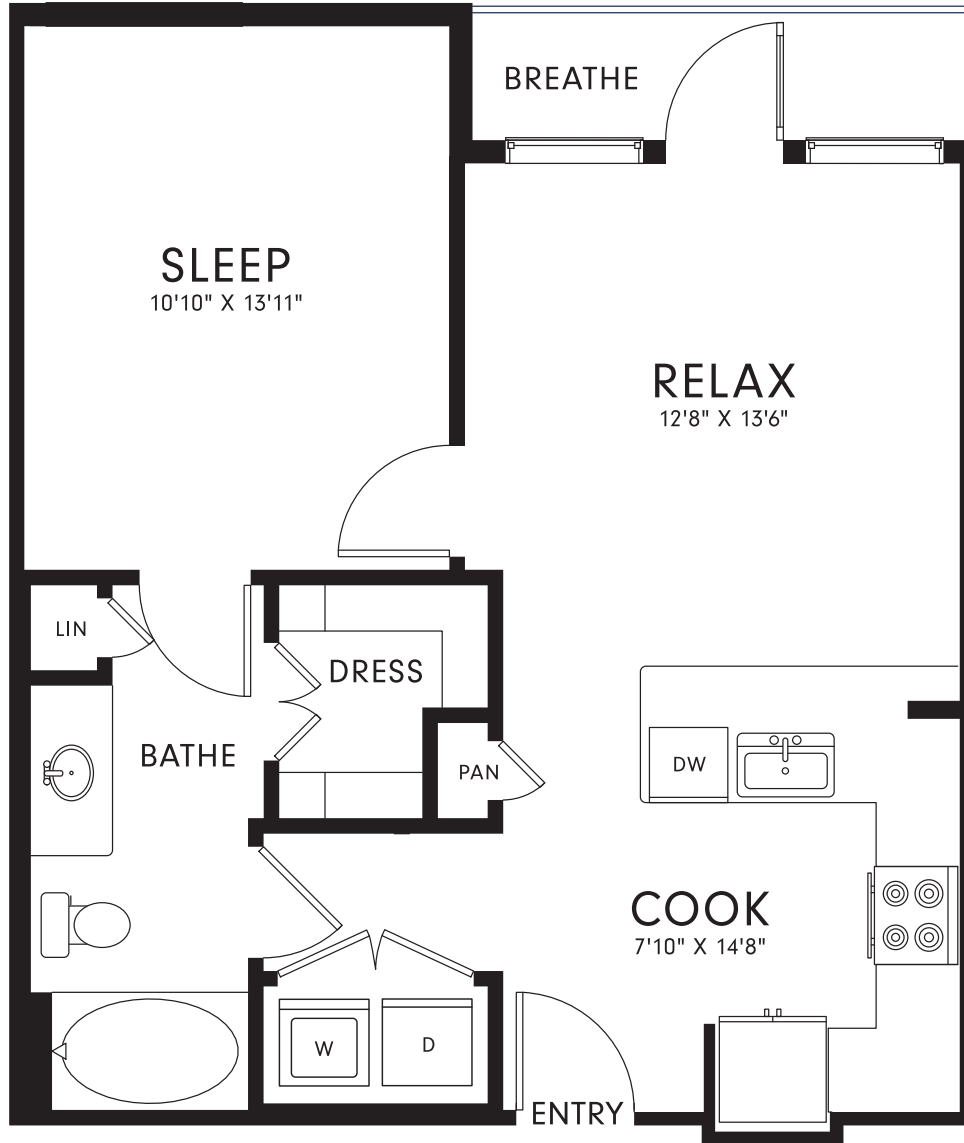

# A1

1 BED / 1 BATH

# 650

SQ. FT.

**AXIS 110**

110 West CityLine Drive | Richardson, TX 75082

[www.axis110.com](http://www.axis110.com)

*Floor plans are artist's rendering. All dimensions are approximate. Actual product and specifications may vary in dimension or detail. Not all features are available in every apartment. Prices and availability are subject to change. Please see a representative for details.*