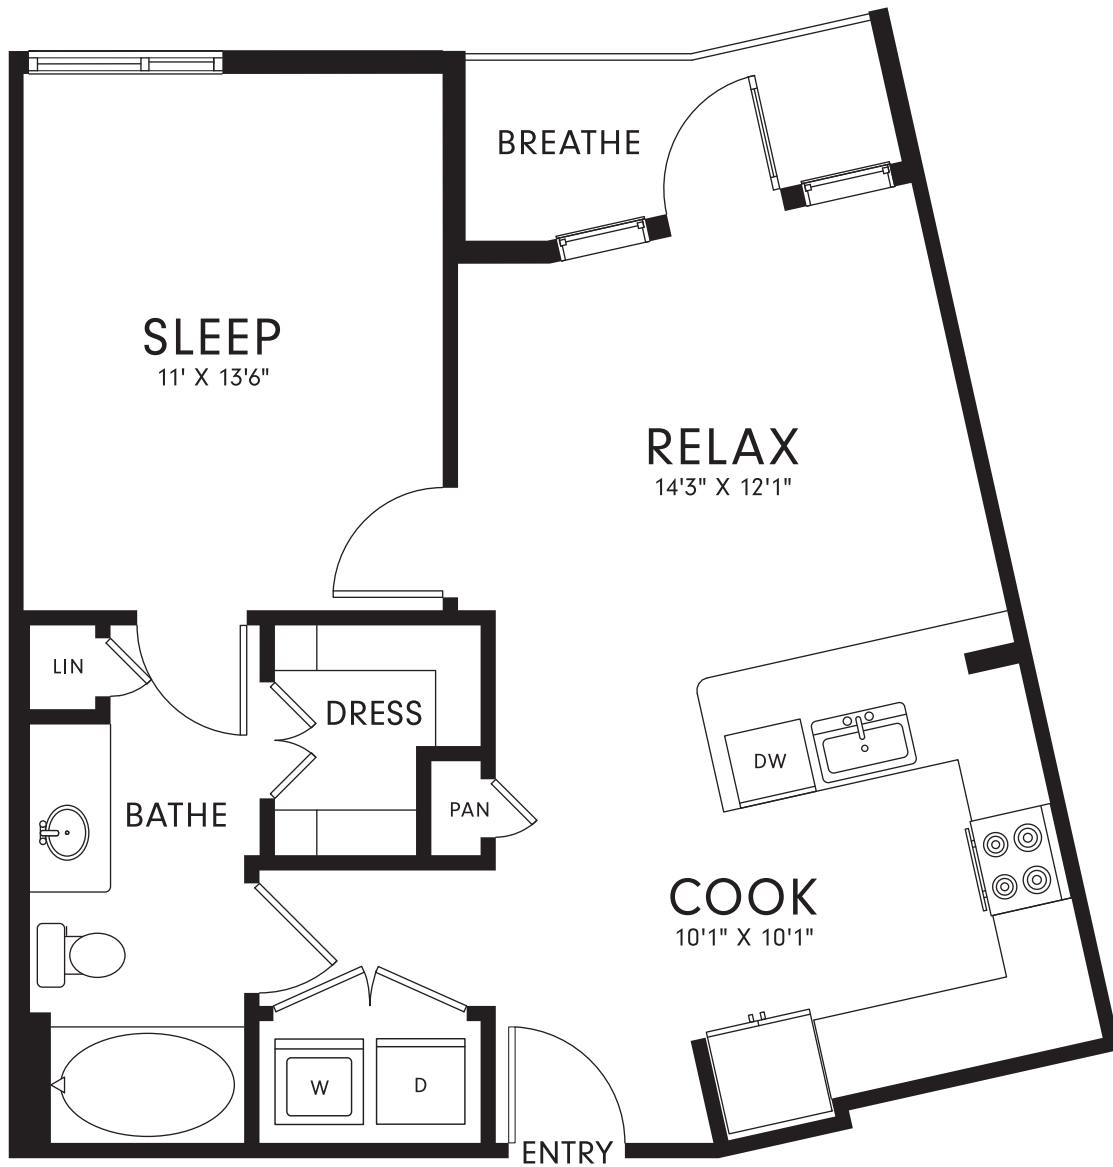

A2

1 BED / 1 BATH

670

SQ. FT.

AXIS 110

110 West CityLine Drive | Richardson, TX 75082

www.axis110.com

Floor plans are artist's rendering. All dimensions are approximate. Actual product and specifications may vary in dimension or detail. Not all features are available in every apartment. Prices and availability are subject to change. Please see a representative for details.