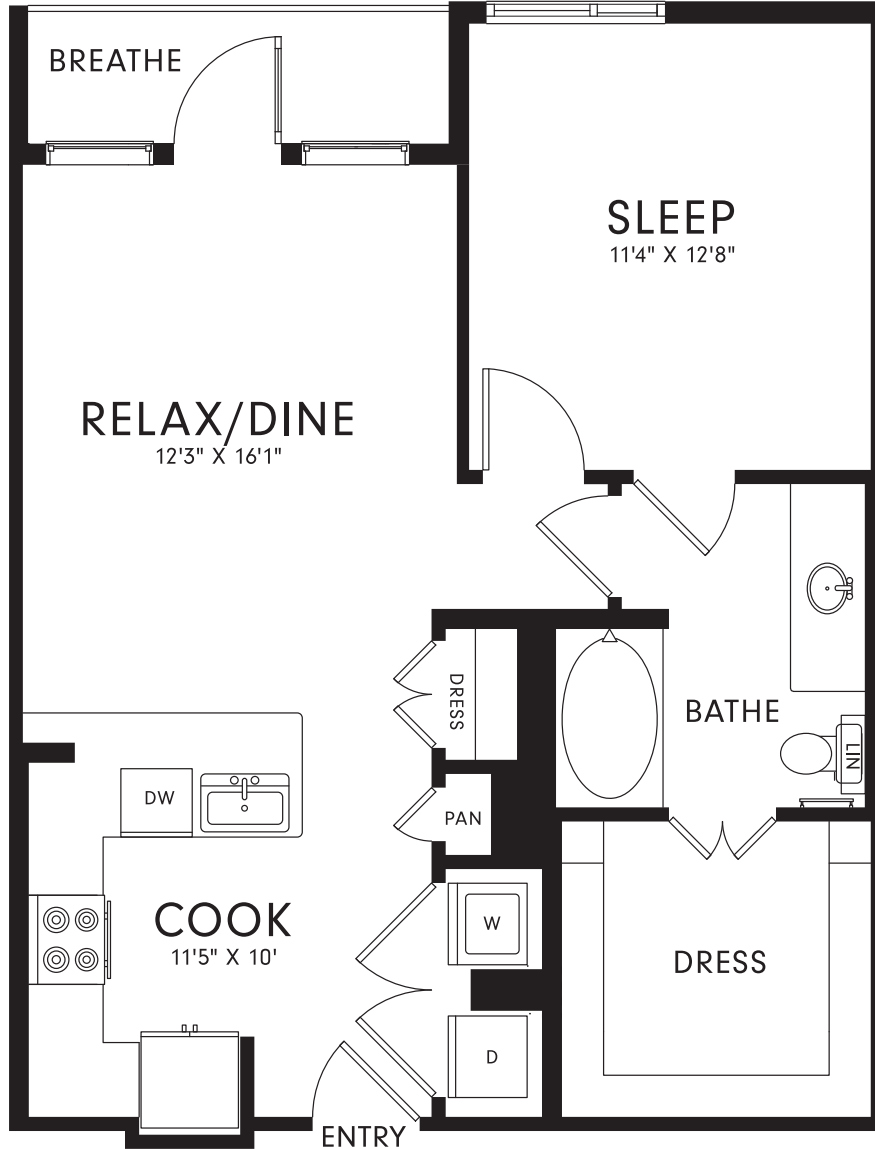

A4

1 BED / 1 BATH

723

SQ. FT.

AXIS 110

110 West CityLine Drive | Richardson, TX 75082

www.axis110.com

Floor plans are artist's rendering. All dimensions are approximate. Actual product and specifications may vary in dimension or detail. Not all features are available in every apartment. Prices and availability are subject to change. Please see a representative for details.