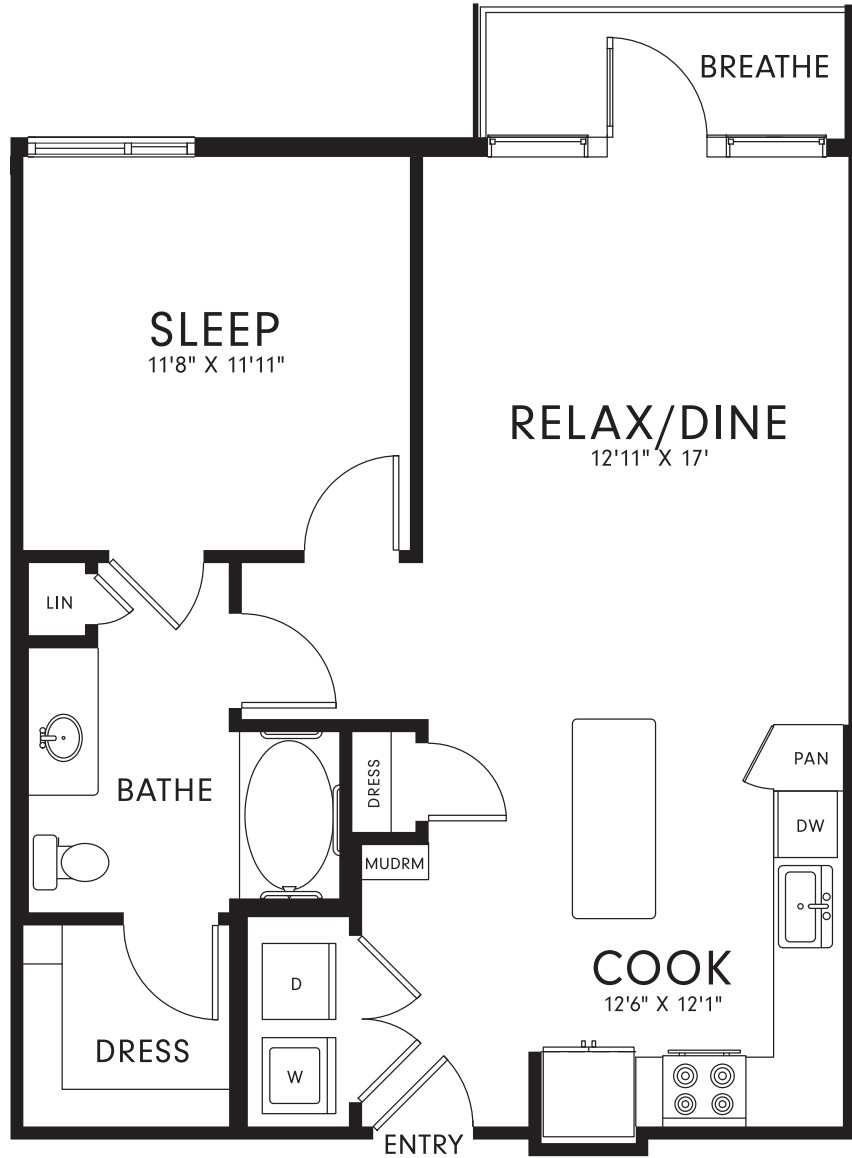

A5

1 BED / 1 BATH

767

SQ. FT.

AXIS 110

110 West CityLine Drive | Richardson, TX 75082

www.axis110.com

Floor plans are artist's rendering. All dimensions are approximate. Actual product and specifications may vary in dimension or detail. Not all features are available in every apartment. Prices and availability are subject to change. Please see a representative for details.