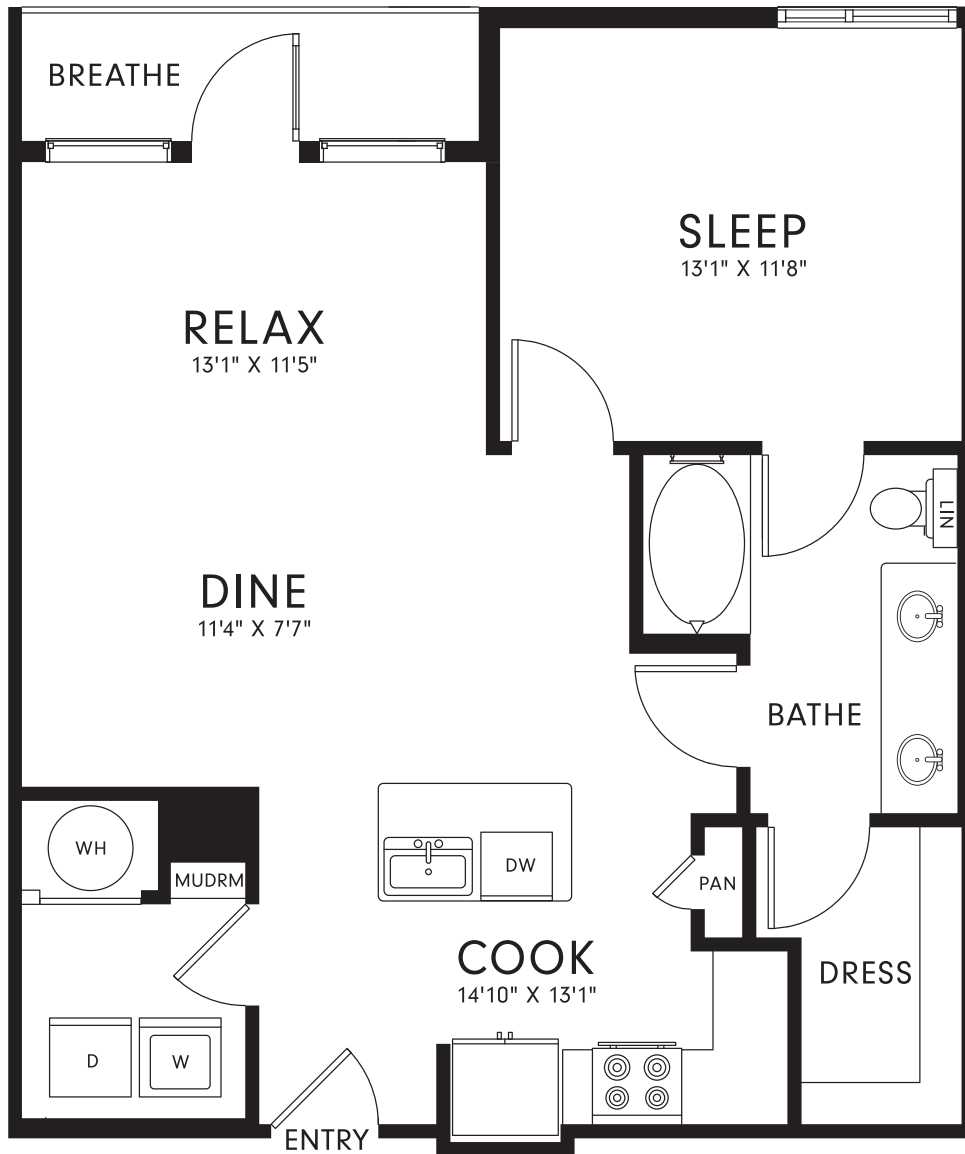

A6

1 BED / 1 BATH

804

SQ. FT.

AXIS 110

110 West CityLine Drive | Richardson, TX 75082

www.axis110.com

Floor plans are artist's rendering. All dimensions are approximate. Actual product and specifications may vary in dimension or detail. Not all features are available in every apartment. Prices and availability are subject to change. Please see a representative for details.