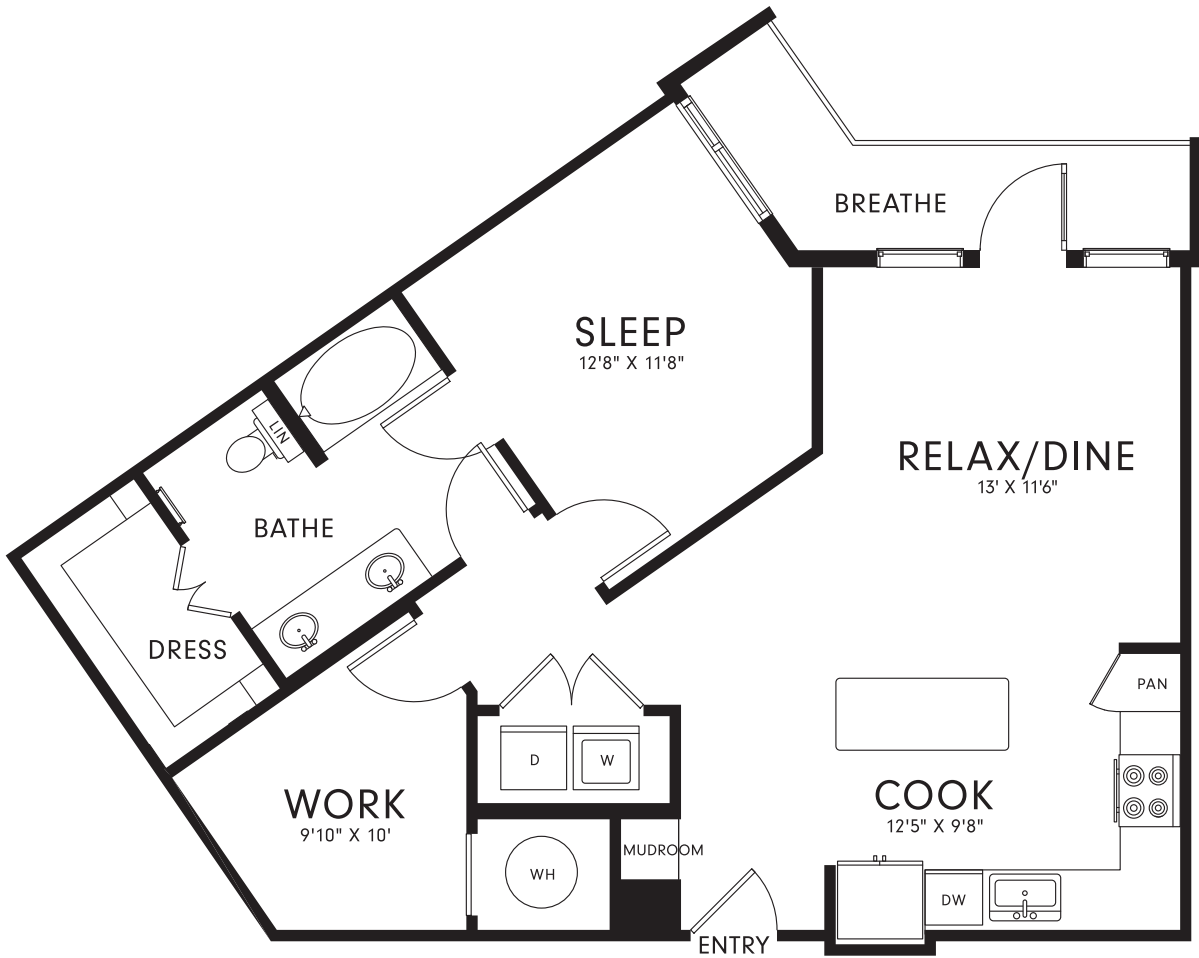

A8

1 BED / 1 BATH

878

SQ. FT.

AXIS 110

110 West CityLine Drive | Richardson, TX 75082

www.axis110.com

Floor plans are artist's rendering. All dimensions are approximate. Actual product and specifications may vary in dimension or detail. Not all features are available in every apartment. Prices and availability are subject to change. Please see a representative for details.